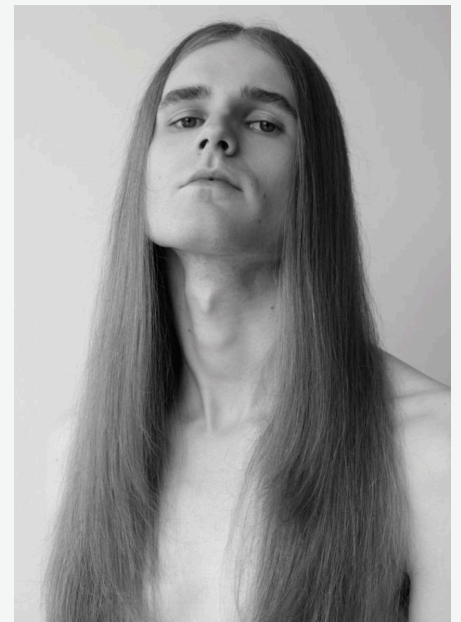

TIMOTHEUS Ullmann

RANGE
MODELS

RANGE
MODELS

HEIGHT 188cm | 6'2" CHEST 86cm | 34" WAIST 71cm | 28" HIPS 84cm | 33"
SHOE 43.5eu | 10us